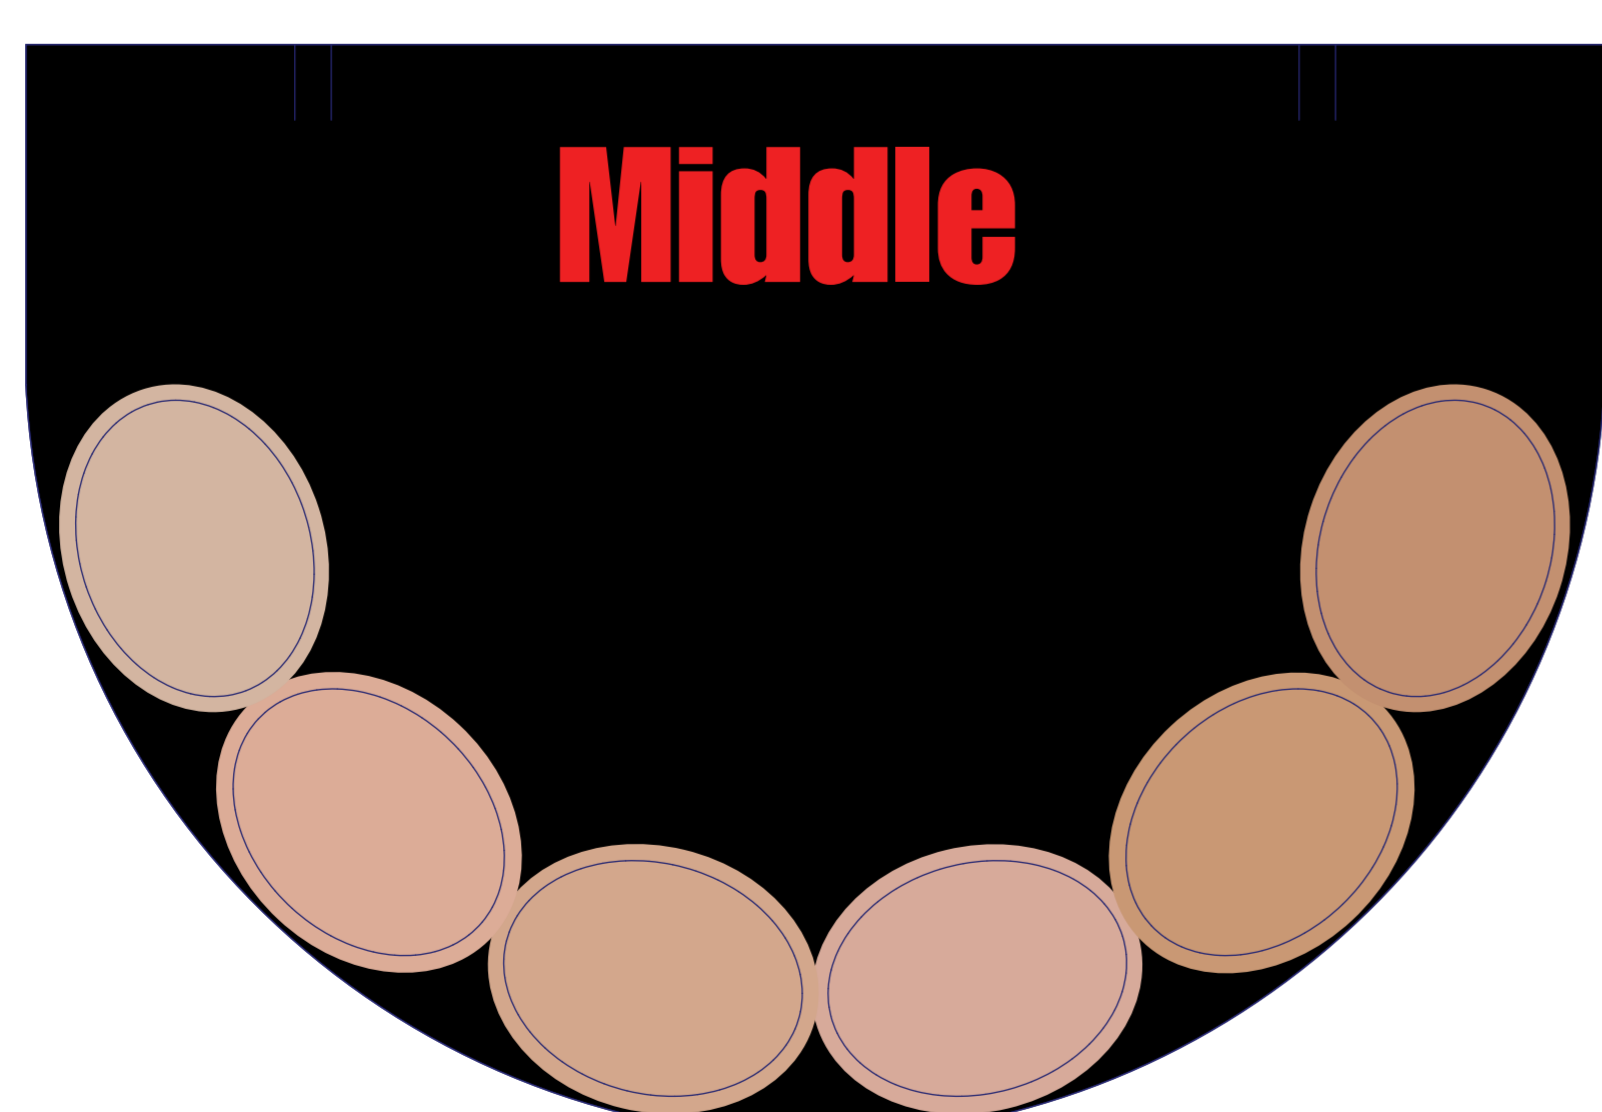

Header

320

Left Tray / 1pc

247

Right Tray / 1pc

72.5

Left Tray Strip / 1pc

247

Right Tray Front Panel / 1pc

72.5

Left Tray Top Panel / 1pc Bottom

80MM

TOPSHELF & COMM PANEL

Middle

Top