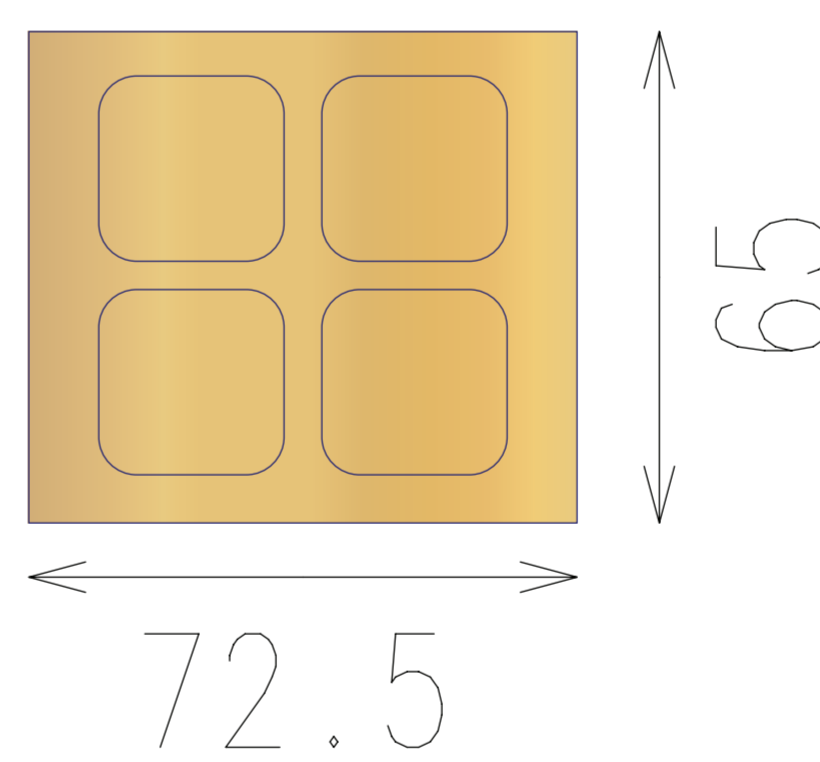

Header

320

Left Tray / 1pc

247

Right Tray / 1pc

72.5

Left Tray Strip / 1pc

247

Right Tray Front Panel / 1pc

72.5

Left Tray Top Panel / 1pc Bottom

80MM

TOPSHELF & COMM PANEL

Middle

Top