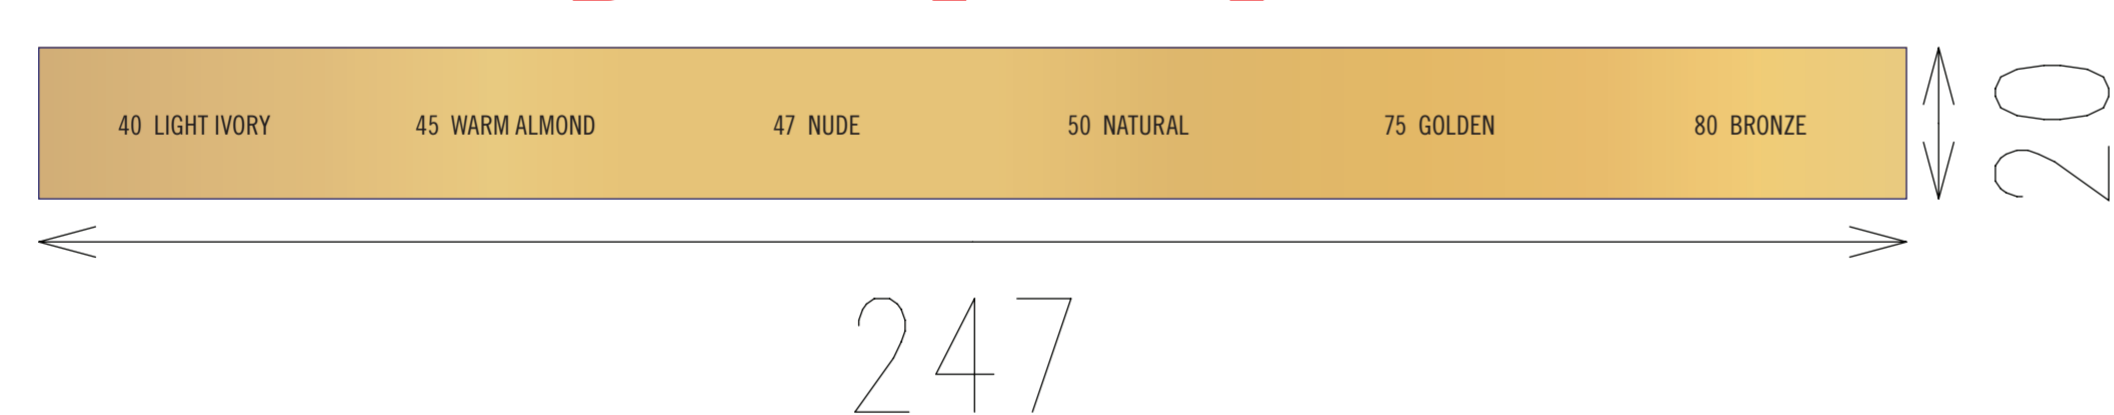

Header

320

Left Tray / 1pc

247

Right Tray / 1pc

72.5

Left Tray Strip / 1pc

247

Right Tray Front Panel / 1pc

72.5

Left Tray Top Panel / 1pc Bottom

80MM

TOPSHELF & COMM PANEL

Middle

Top