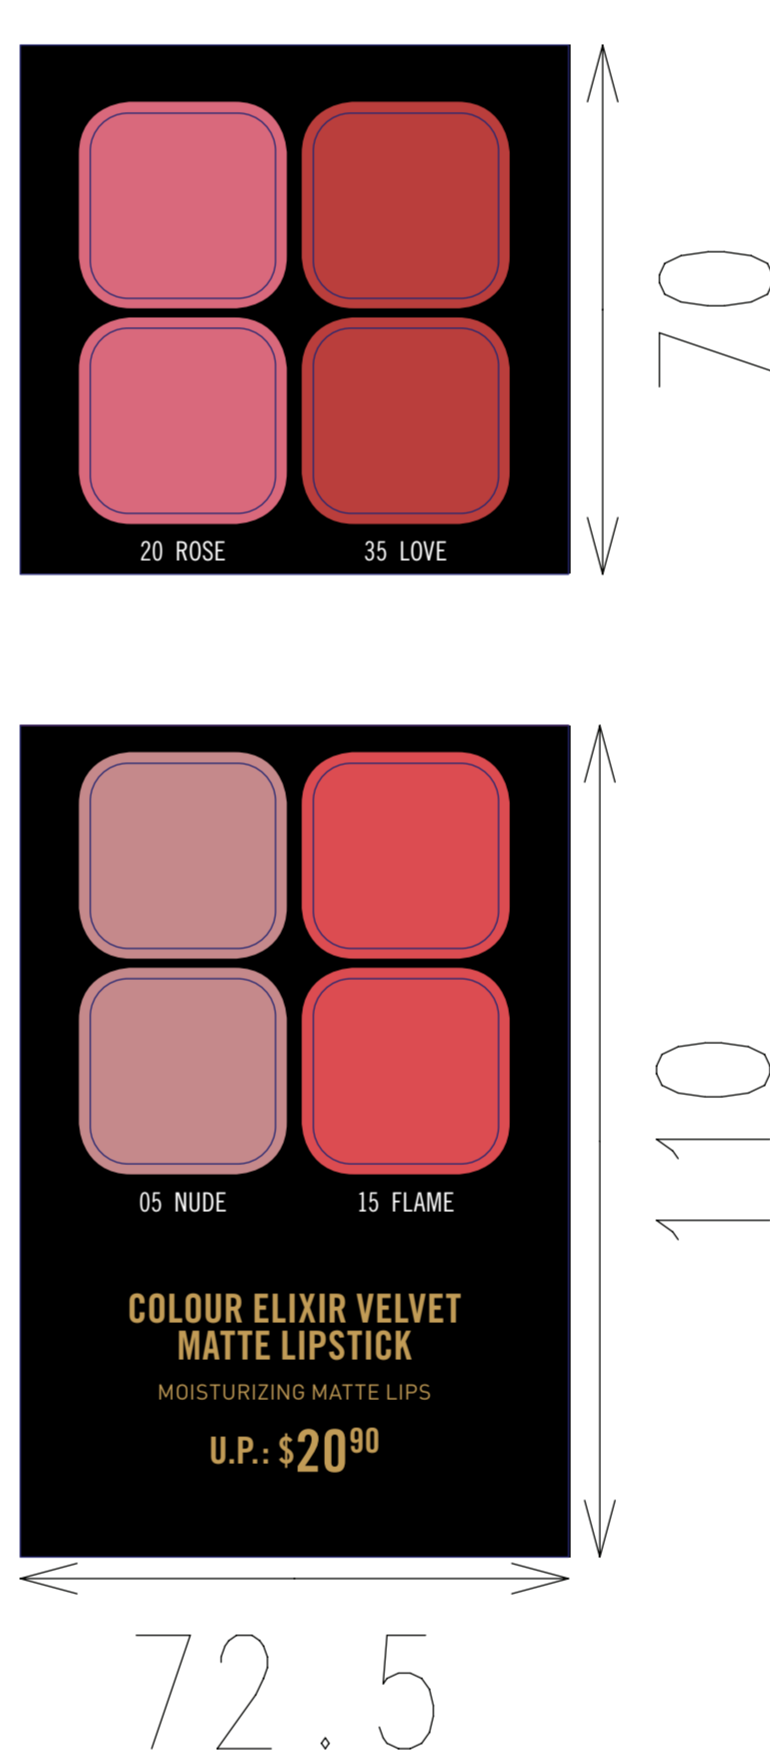

Header

320

Left Tray / 1pc

247

Right Tray / 1pc

72.5

Left Tray Strip / 1pc

247

Right Tray Front Panel / 1pc

72.5

Left Tray Top Panel / 1pc Bottom

80MM

TOPSHELF & COMM PANEL

Middle

Top